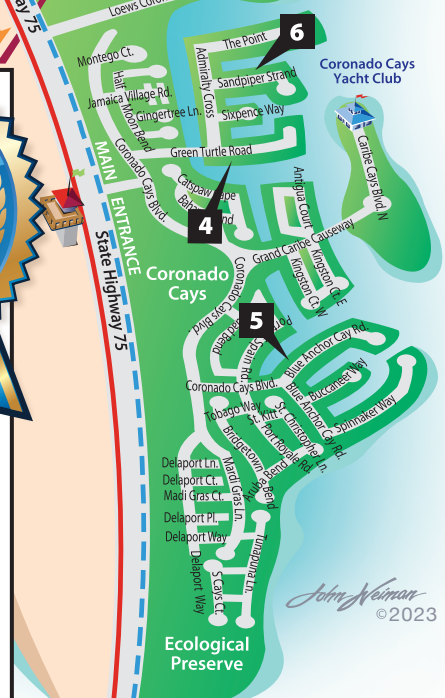

Top Ten in the Cays

- 26 Aruba - 11 St. Christopher Lane - 41 St. Christopher Lane -
- 100 Tuna Puna - 11 Tuna Puna - 80 Mardi Gras Road -
- 33 Spinnaker - 50 Spinnaker - 20 Sandpiper Strand - 24 Catspaw Cape

NOTE
The distance between Tarawa Rd. and Loews Coronado Bay Rd. is approximately 3.4 miles.
Map Is Not To Scale